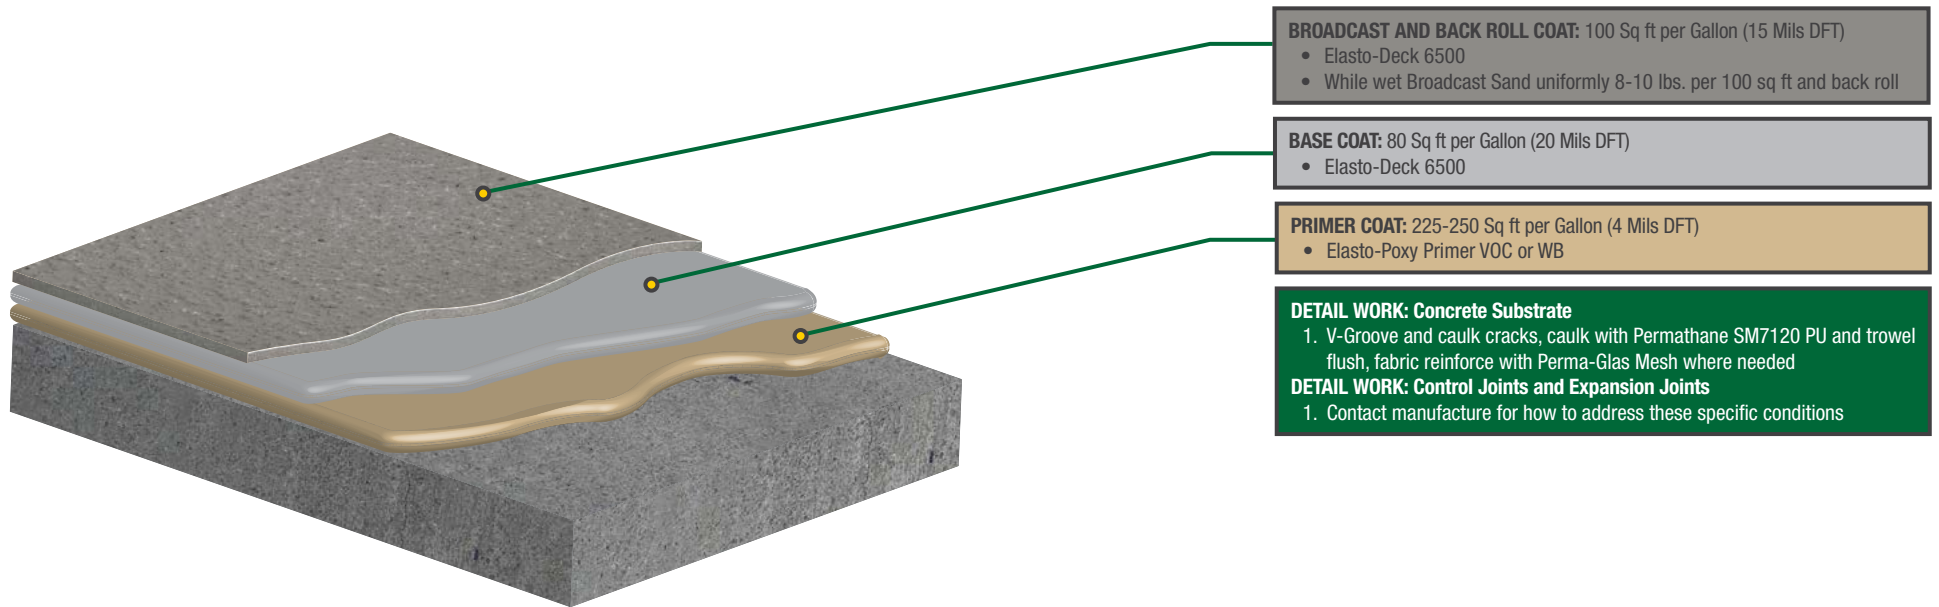

# Elasto-Deck 6500MR (Mechanical Room System)

Over occupied areas - 35 Mils DFT

# Elasto-Deck 6500MR (Mechanical Room System)