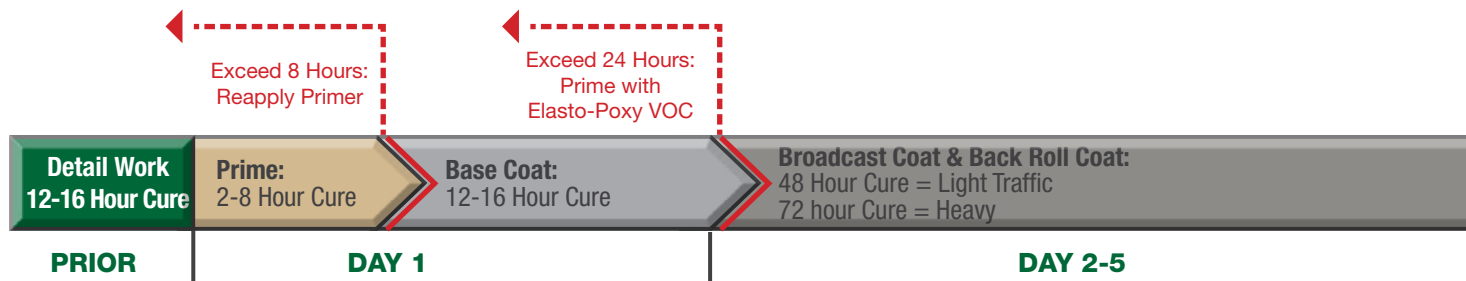

# Elasto-Deck 6500MR (Mechanical Room System)

Over occupied areas - 35 Mils DFT

# Elasto-Deck 6500MR (Mechanical Room System)