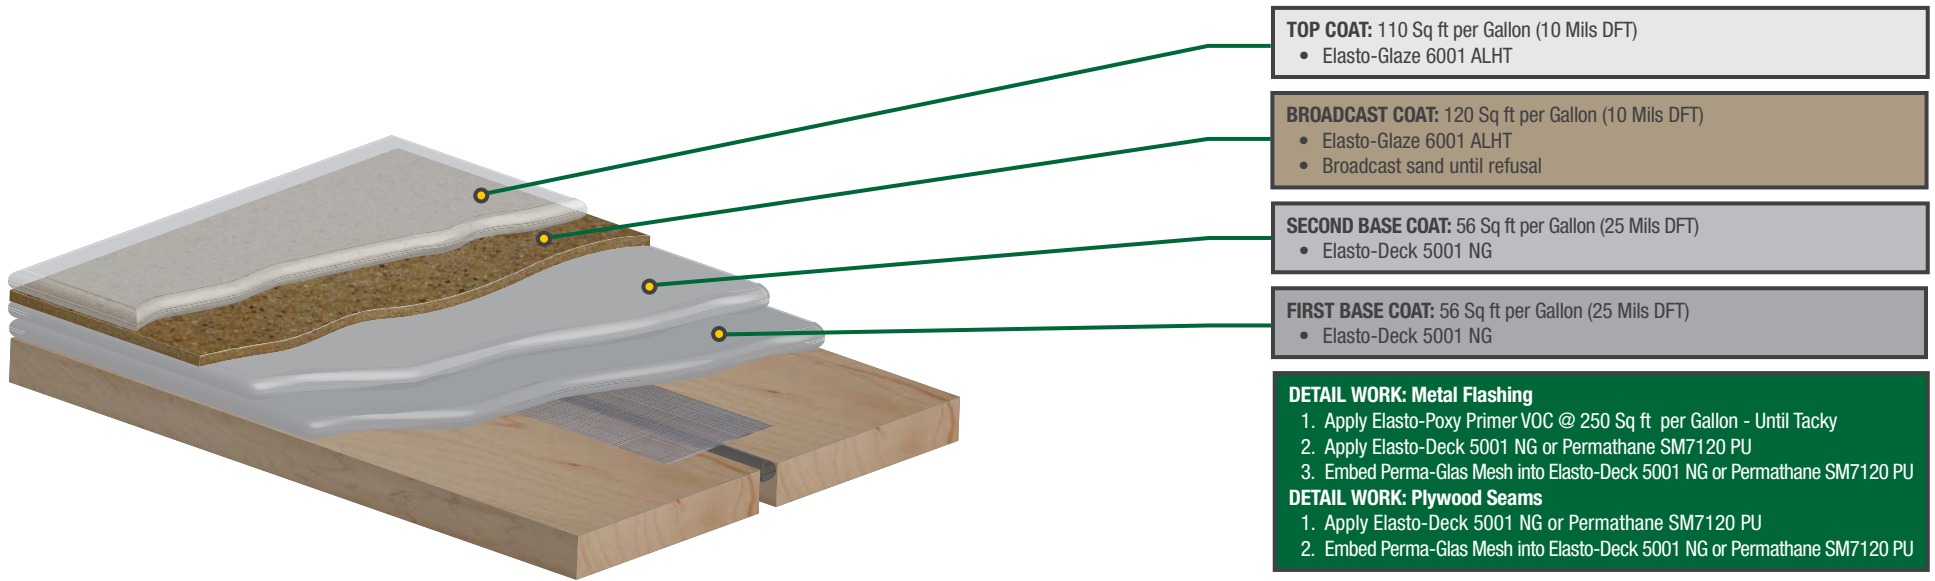

# Elasto-Deck 5000X2 (Pedestrian Traffic - Plywood)

Over occupied areas - 70 Mils DFT

# Elasto-Deck 5000X2 (Pedestrian Traffic - Plywood)