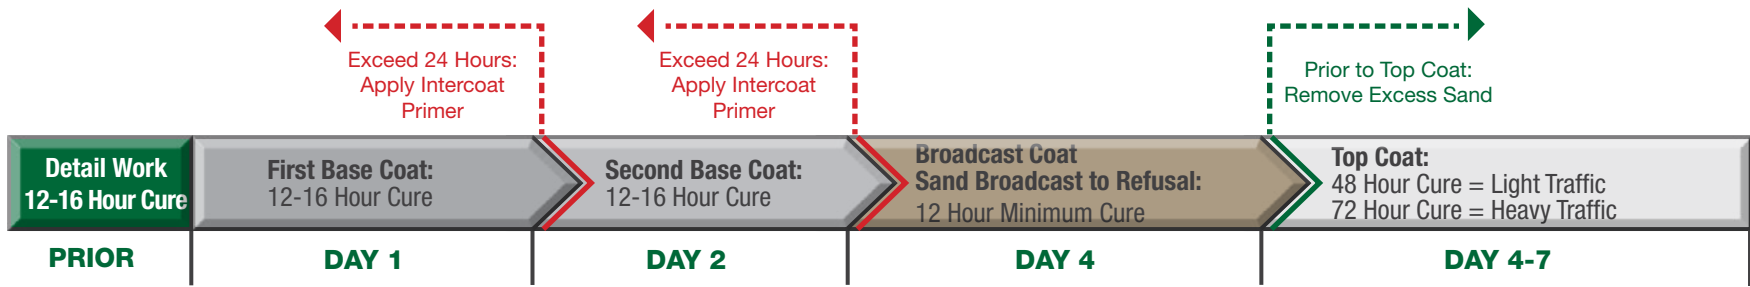

# Elasto-Deck 5000X2 (Pedestrian Traffic - Plywood)

Over occupied areas - 70 Mils DFT

# Elasto-Deck 5000X2 (Pedestrian Traffic - Plywood)