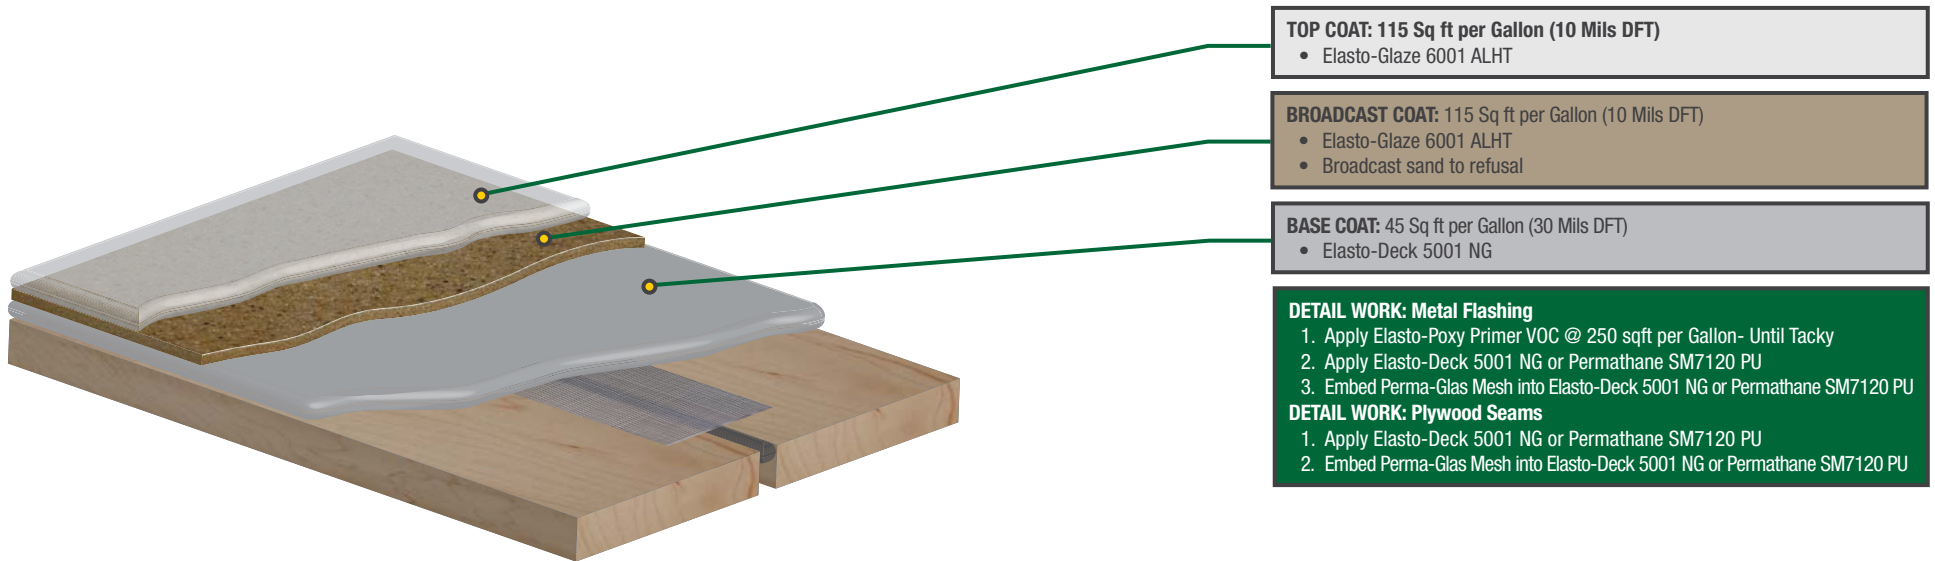

Elasto-Deck 5000WDA (Pedestrian Traffic - Plywood)

Over occupied areas - 50 Mils DFT

Elasto-Deck 5000WDA (Pedestrian Traffic - Plywood)

Suggested Tools & Sundries

- Acetone/Xylene
- Blue Tape/Masking Tape
- Plastic Sheeting Roll
- Caulking gun
- Pool Trowel
- 1/8" Notched Trowel
- 1/8" Notched Squeegee w/ Handle
- Rubber Gloves
- Electric Drill
- Jiffy Mixing Paddle
- Screw Driver/Lid Opener
- Rags
- Chip Brush
- Push Broom
- Roller Handle with pole
- Roller Covers (Shed Free) 3/8" (Top Coat and Primers)
- Roller Covers (Shed Free) 3/4"-1" (Base coats)
- Empty Pail (Broadcast aggregate)
- Trash Bags
- Scissors