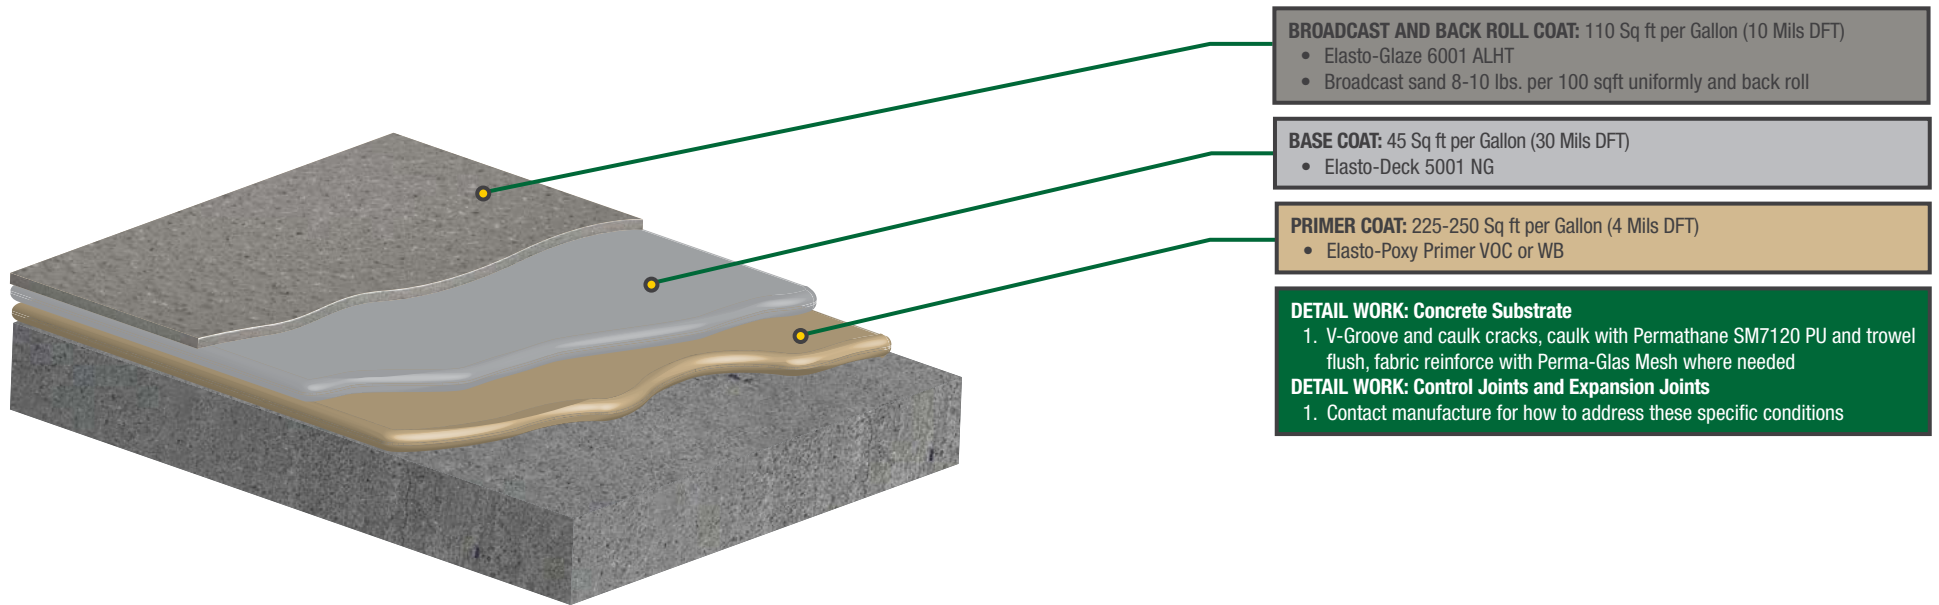

# Elasto-Deck 5000MR (Mechanical Room System)

Over occupied areas - 40 Mils DFT

# Elasto-Deck 5000MR (Mechanical Room System)