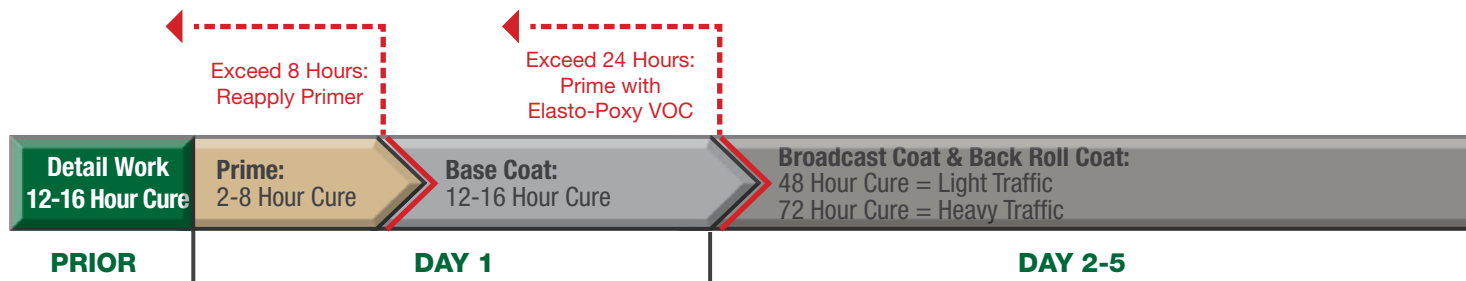

# Elasto-Deck 5000MR (Mechanical Room System)

Over occupied areas - 40 Mils DFT

# Elasto-Deck 5000MR (Mechanical Room System)