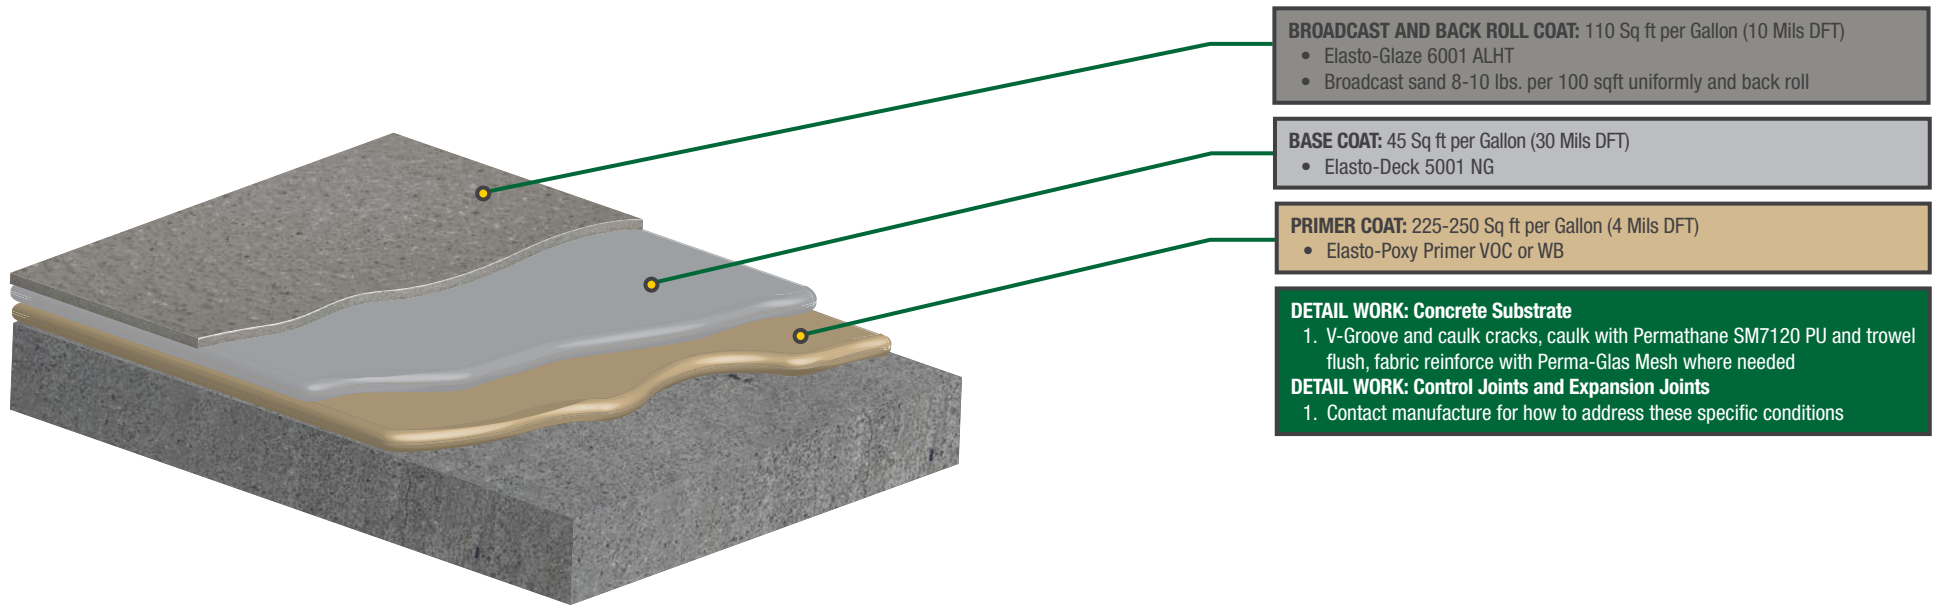

Elasto-Deck 5000MR (Mechanical Room System)

Over occupied areas - 40 Mils DFT

Elasto-Deck 5000MR (Mechanical Room System)

Suggested Tools & Sundries

- Acetone/Xylene
- Blue Tape/Masking Tape
- Plastic Sheeting Roll
- Caulking gun
- Pool Trowel
- 1/8" Notched Trowel
- 1/8" Notched Squeegee w/ Handle
- Rubber Gloves
- Electric Drill
- Jiffy Mixing Paddle
- Screw Driver/Lid Opener
- Rags
- Chip Brush
- Push Broom
- Roller Handle with pole
- Roller Covers (Shed Free) 3/8" (Top Coat and Primers)
- Roller Covers (Shed Free) 3/4"-1" (Base coats)
- Empty Pail (Broadcast aggregate)
- Trash Bags
- Scissors