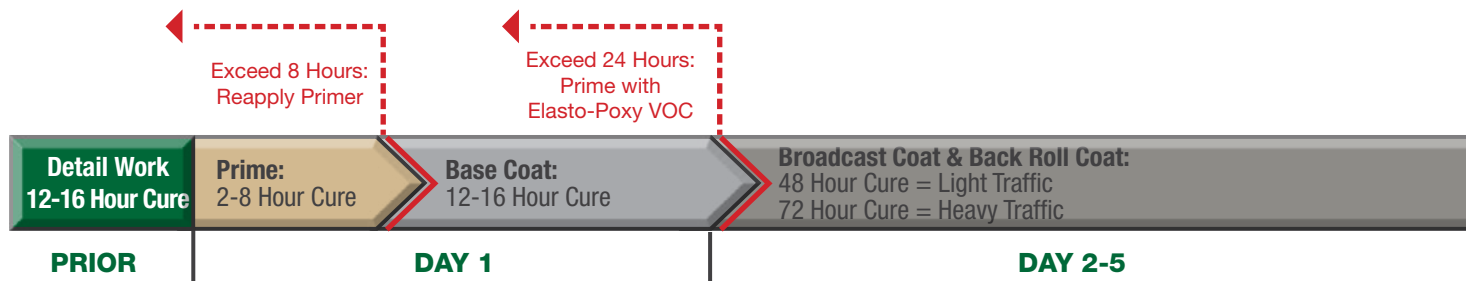

Elasto-Deck 5000MR (Mechanical Room System)

Over occupied areas - 40 Mils DFT

Elasto-Deck 5000MR (Mechanical Room System)

Suggested Tools & Sundries

- Acetone/Xylene
- Blue Tape/Masking Tape
- Plastic Sheeting Roll
- Caulking gun
- Pool Trowel
- 1/8" Notched Trowel
- 1/8" Notched Squeegee w/ Handle
- Rubber Gloves
- Electric Drill
- Jiffy Mixing Paddle
- Screw Driver/Lid Opener
- Rags
- Chip Brush
- Push Broom
- Roller Handle with pole
- Roller Covers (Shed Free) 3/8" (Top Coat and Primers)
- Roller Covers (Shed Free) 3/4"-1" (Base coats)
- Empty Pail (Broadcast aggregate)
- Trash Bags
- Scissors