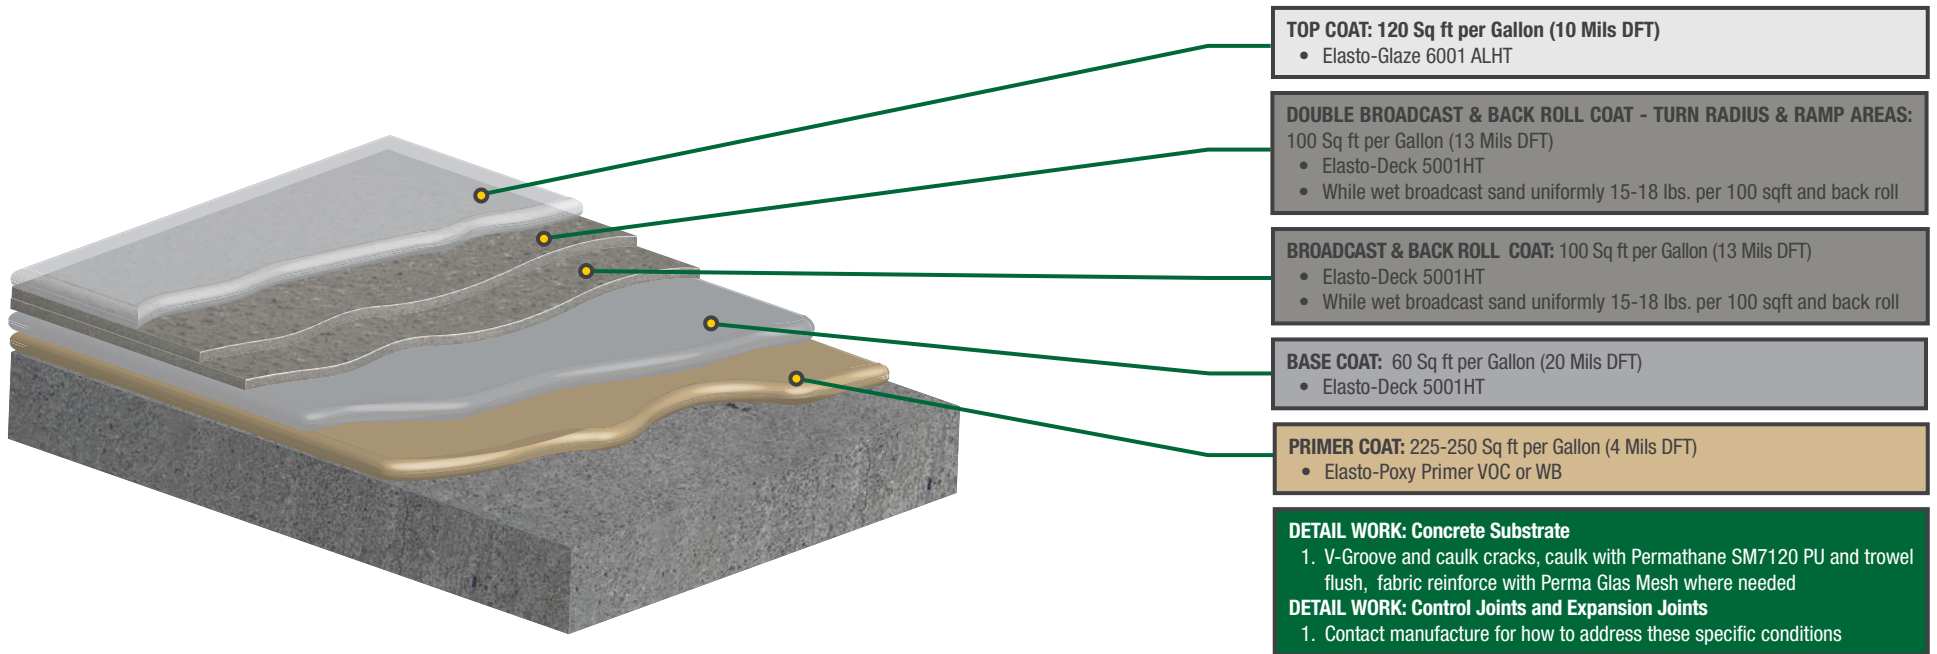

Elasto-Deck 5000HT (Heavy Duty Vehicular System)

Over occupied areas - 43-56 Mils DFT

Elasto-Deck 5000HT (Heavy Duty Vehicular System)

Suggested Tools & Sundries

- Acetone/Xylene
- Blue Tape/Masking Tape
- Plastic Sheeting Roll
- Caulking gun
- Pool Trowel
- 1/8" Notched Trowel
- 1/8" Notched Squeegee w/ Handle
- Rubber Gloves
- Electric Drill
- Jiffy Mixing Paddle
- Screw Driver/Lid Opener
- Rags
- Chip Brush
- Push Broom
- Roller Handle with pole
- Roller Covers (Shed Free) 3/8" (Top Coat and Primers)
- Roller Covers (Shed Free) 3/4"-1" (Base coats)
- Empty Pail (Broadcast aggregate)
- Trash Bags
- Scissors