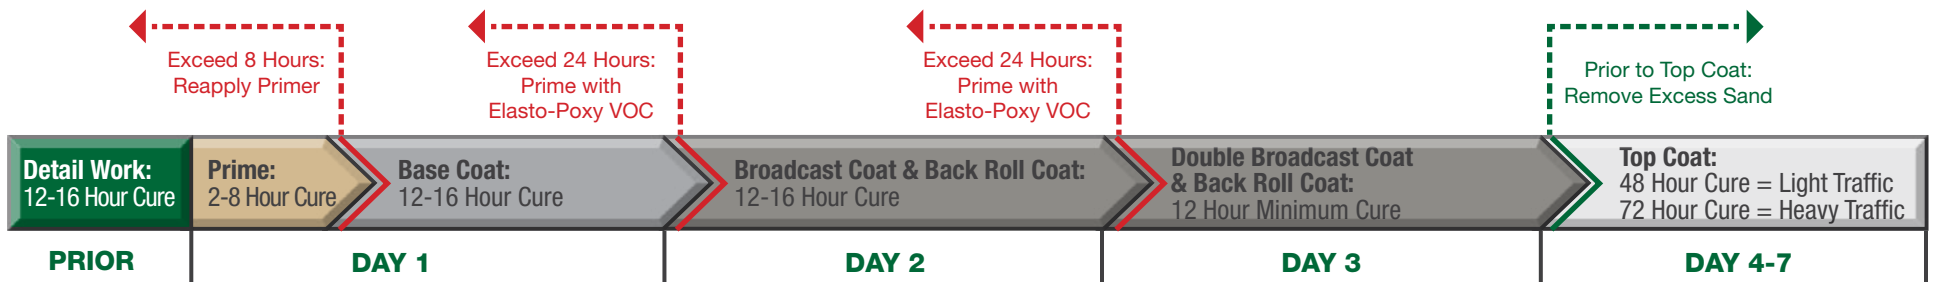

Elasto-Deck 5000HT (Heavy Duty Vehicular System)

Over occupied areas - 43-56 Mils DFT

Elasto-Deck 5000HT (Heavy Duty Vehicular System)

Suggested Tools & Sundries

- Acetone/Xylene
- Blue Tape/Masking Tape
- Plastic Sheeting Roll
- Caulking gun
- Pool Trowel
- 1/8" Notched Trowel
- 1/8" Notched Squeegee w/ Handle
- Rubber Gloves
- Electric Drill
- Jiffy Mixing Paddle
- Screw Driver/Lid Opener
- Rags
- Chip Brush
- Push Broom
- Roller Handle with pole
- Roller Covers (Shed Free) 3/8" (Top Coat and Primers)
- Roller Covers (Shed Free) 3/4"-1" (Base coats)
- Empty Pail (Broadcast aggregate)
- Trash Bags
- Scissors