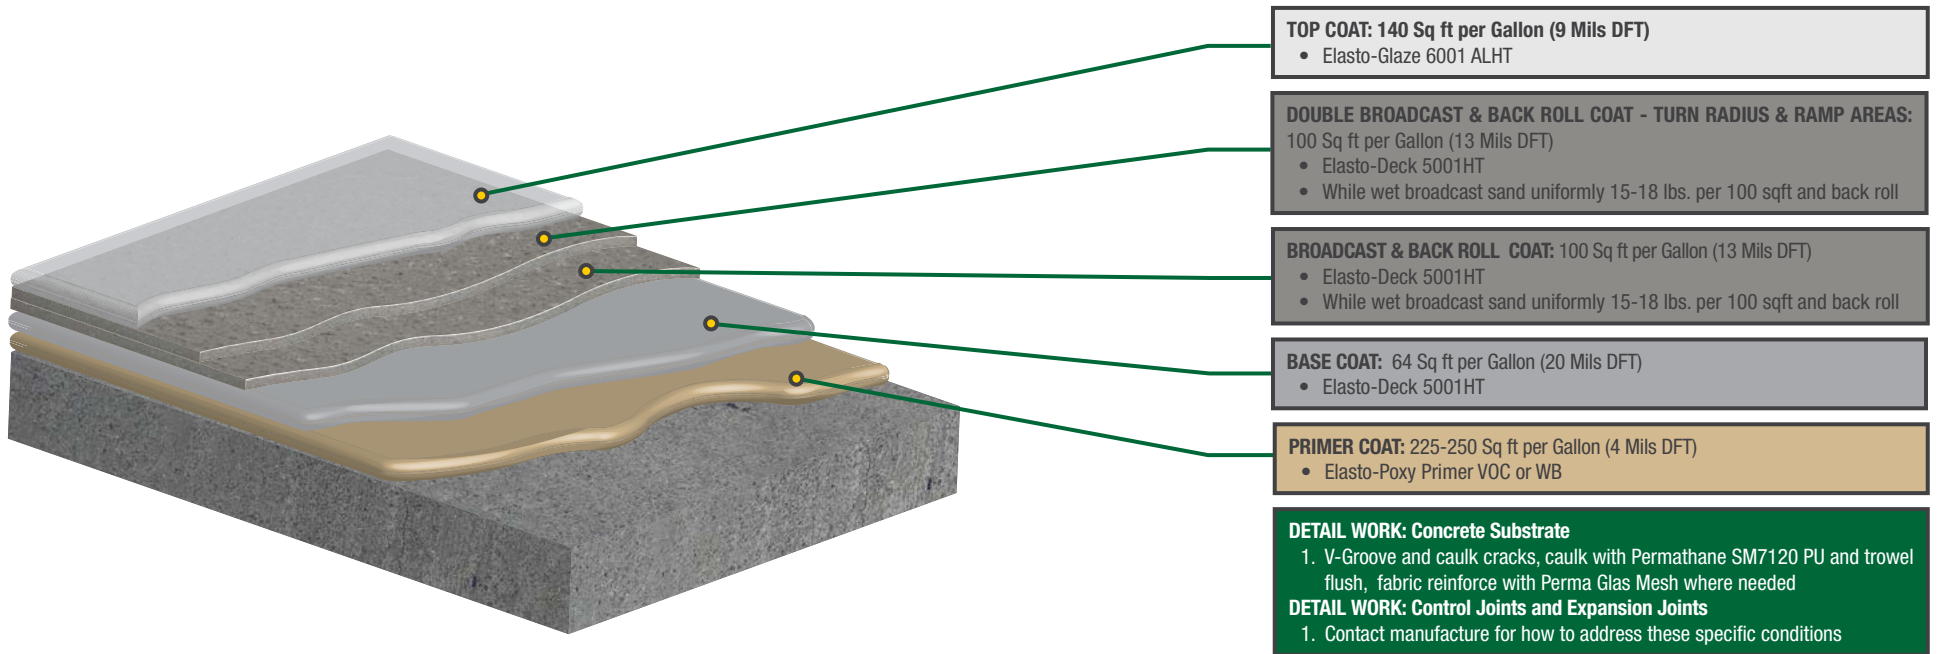

Elasto-Deck 5000HT (Heavy Duty Vehicular System)

Over occupied areas - 42-55 Mils DFT

Elasto-Deck 5000HT (Heavy Duty Vehicular System)

Suggested Tools & Sundries

- Acetone/Xylene
- Blue Tape/Masking Tape
- Plastic Sheeting Roll
- Caulking gun
- Pool Trowel
- 1/8" Notched Trowel
- 1/8" Notched Squeegee w/ Handle
- Rubber Gloves
- Electric Drill
- Jiffy Mixing Paddle
- Screw Driver/Lid Opener
- Rags
- Chip Brush
- Push Broom
- Roller Handle with pole
- Roller Covers (Shed Free) 3/8" (Top Coat and Primers)
- Roller Covers (Shed Free) 3/4"-1" (Base coats)
- Empty Pail (Broadcast aggregate)
- Trash Bags
- Scissors