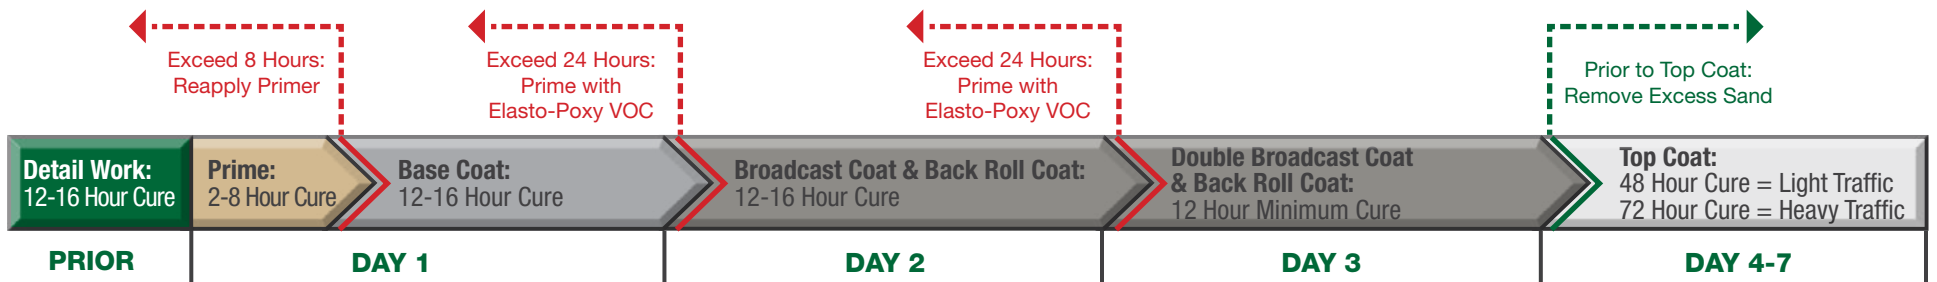

Elasto-Deck 5000HT (Heavy Duty Vehicular System)

Over occupied areas - 42-55 Mils DFT

Elasto-Deck 5000HT (Heavy Duty Vehicular System)

Suggested Tools & Sundries

- Acetone/Xylene
- Blue Tape/Masking Tape
- Plastic Sheeting Roll
- Caulking gun
- Pool Trowel
- 1/8" Notched Trowel
- 1/8" Notched Squeegee w/ Handle
- Rubber Gloves
- Electric Drill
- Jiffy Mixing Paddle
- Screw Driver/Lid Opener
- Rags
- Chip Brush
- Push Broom
- Roller Handle with pole
- Roller Covers (Shed Free) 3/8" (Top Coat and Primers)
- Roller Covers (Shed Free) 3/4"-1" (Base coats)
- Empty Pail (Broadcast aggregate)
- Trash Bags
- Scissors