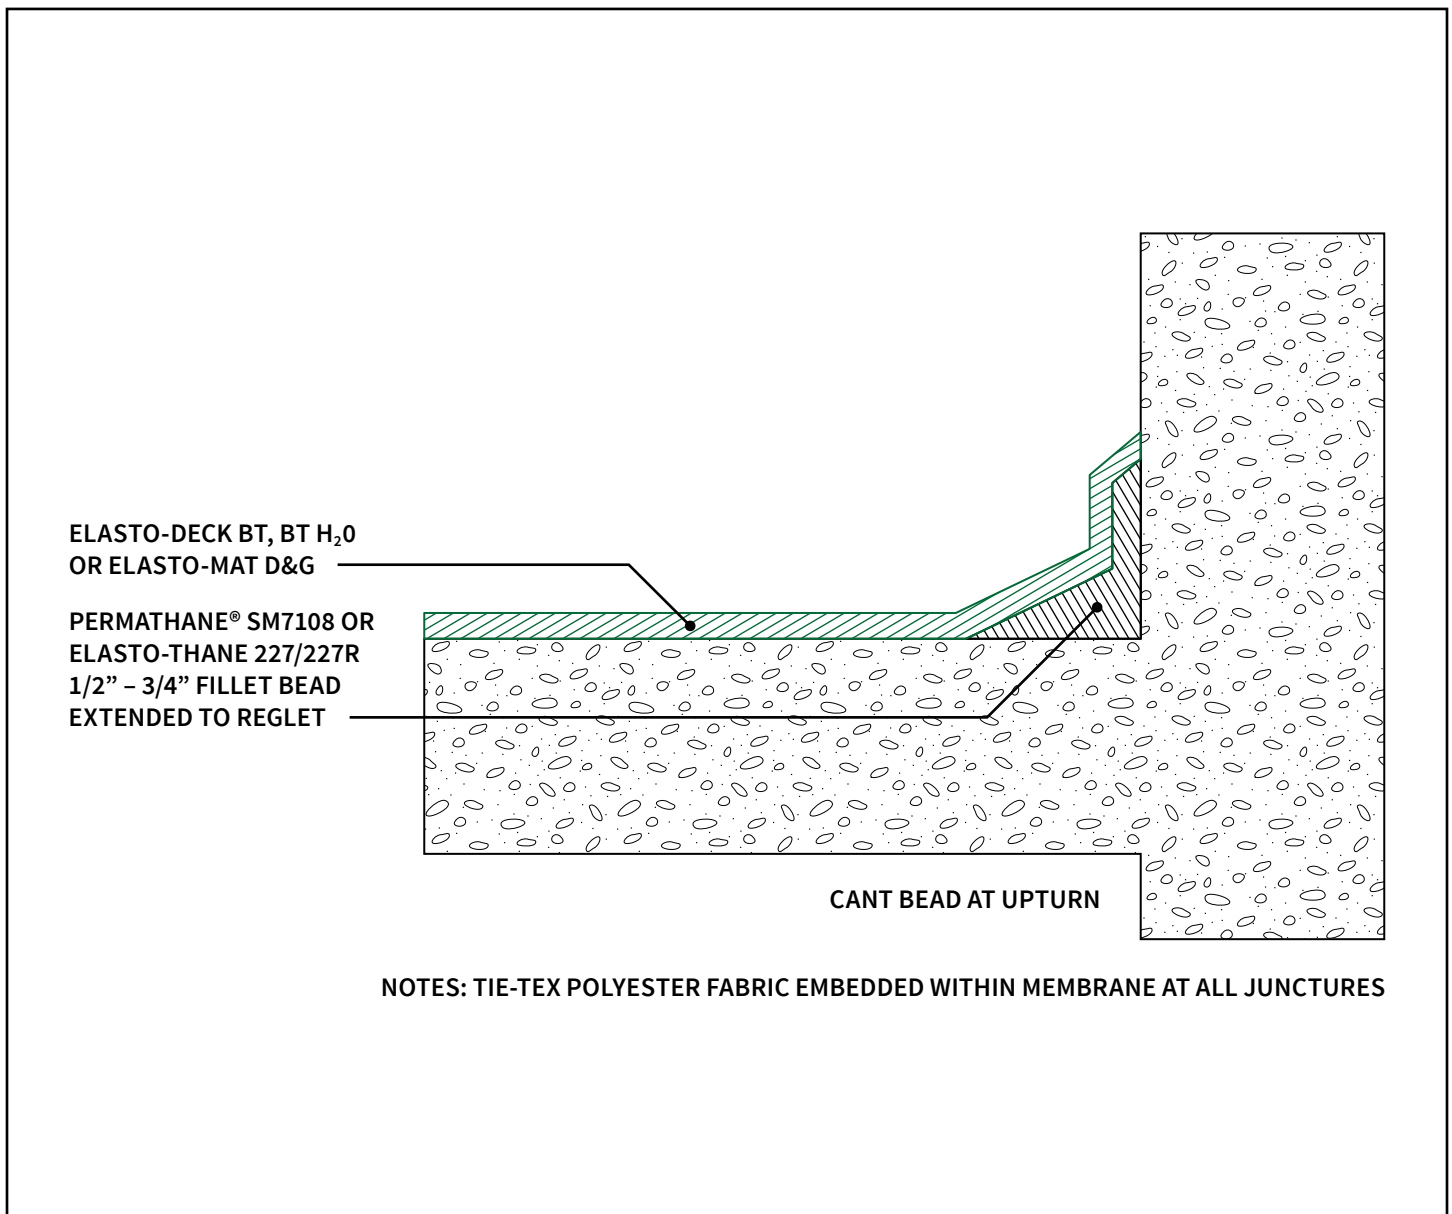

## DECK COATINGS: COLD APPLIED MEMBRANE SYSTEMS

### Green Roof – Base Cant Bead

BASE CANT BEAD

#24