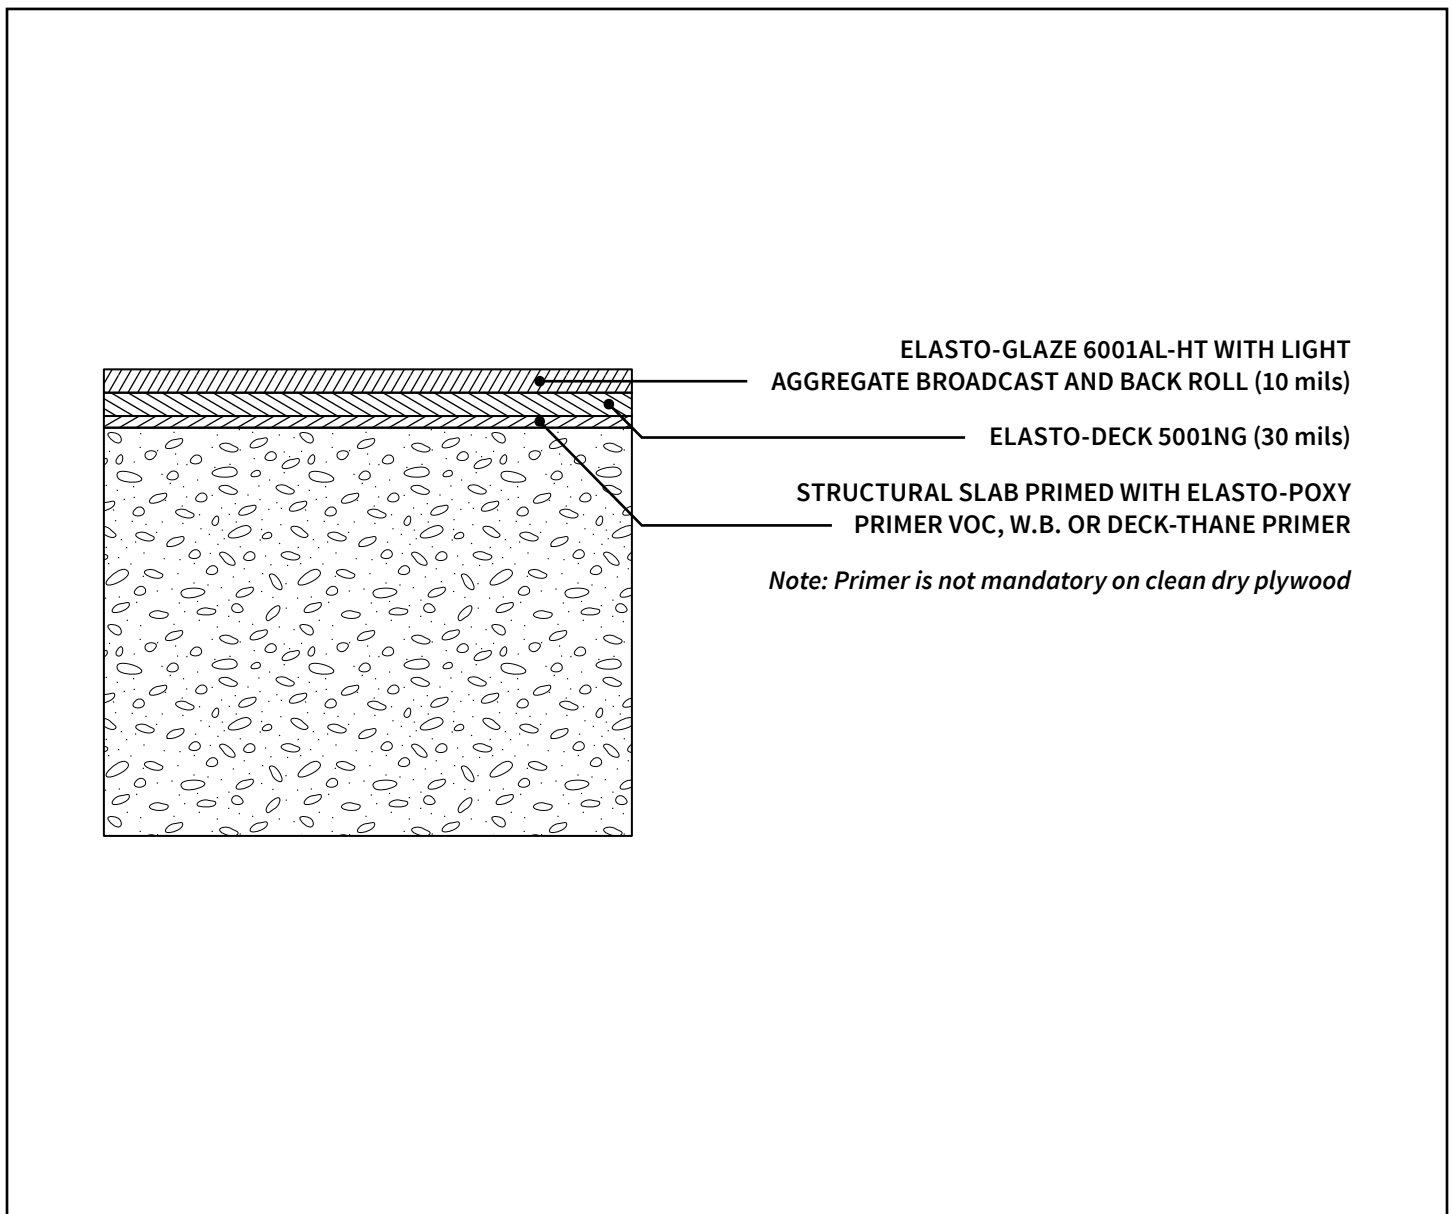

Detail DRAWING

COATINGS

SEALANTS

MEMBRANES

POLYUREAS

DECK COATINGS: ELASTO-DECK® 5000MR SYSTEM

Mechanical Room Floors – 40 Dry Mils

TRAFFIC TOPPING DETAIL